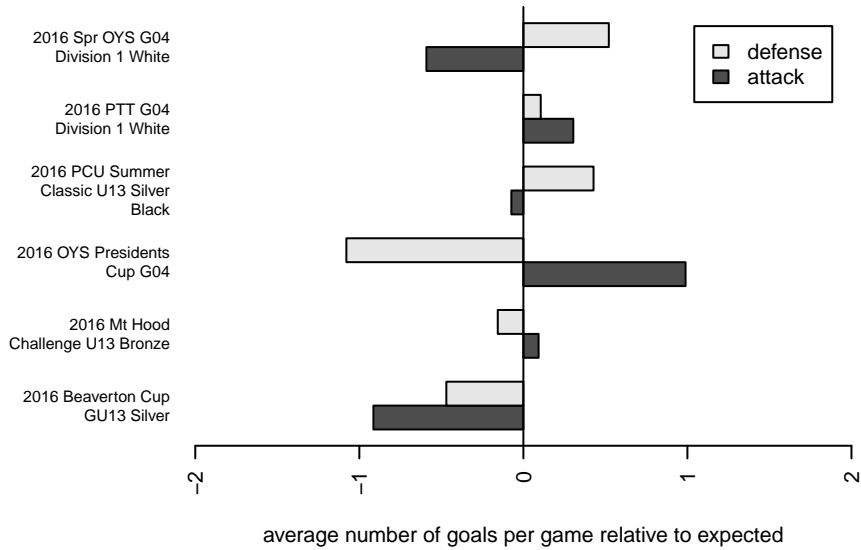

**Oregon Trail SC Fury G04**  
 Dots are actual minus expected GF (blue circles) and GA (red triangles).  
 Blue line is smoothed change in attack strength. Red is smoothed change in defense strength.

**attack and defense variance (black dot)  
relative to other teams  
and top 10 in region**

**attack and defense rating  
relative to others at age  
and all opponents in last 13 months**

**Performance relative to 13 month average**