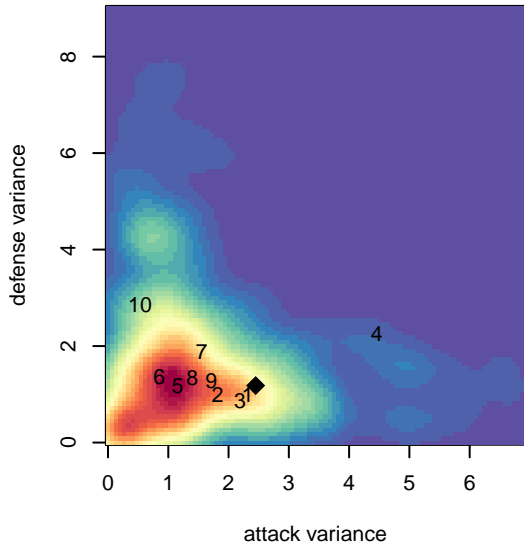

**attack and defense variance (black dot)
relative to other teams
and top 10 in region**