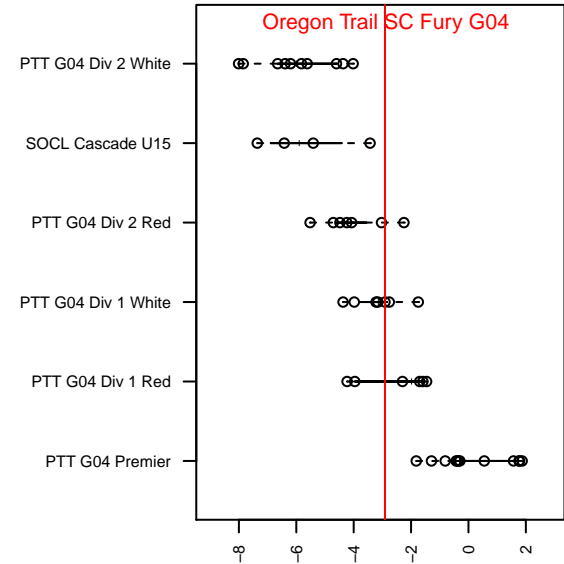

# Oregon Trail SC Fury G04

, OR  
 G04 total strength=907  
 attack=2.02 defense=1.04  
 fall league = PTT G04 Div 1 White  
 spr league = Spr OYS G04 Div 1 White

alt names used:  
 OREGON CITY 2004G  
 Oregon Trail SC Fury  
 OCSC 04G OTFC Fury  
 OTFC Fury  
 OCSC 04G OTFC Fury  
 OCSC 04G OTFC Fury

Venues played:  
 2016 PCU Summer Classic U13 Silver Black  
 2016 Beaverton Cup GU13 Silver  
 2016 Mt Hood Challenge U13 Bronze  
 2016 PTT G04 Division 1 White  
 2016 OYS Presidents Cup G04  
 2016 Spr OYS G04 Division 1 White

**Oregon Trail SC Fury G04**  
 Dots are actual minus expected GF (blue circles) and GA (red triangles).  
 Blue line is smoothed change in attack strength. Red is smoothed change in defense strength.

**attack and defense variance (black dot)  
relative to other teams  
and top 10 in region**

**attack and defense rating  
relative to others at age  
and all opponents in last 13 months**

**Performance relative to 13 month average**