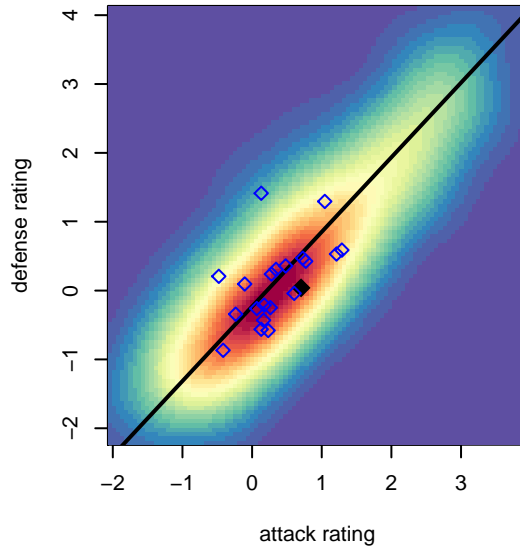

# Oregon Trail SC Fury G04

, OR  
 G04 total strength=907  
 attack=2.02 defense=1.04  
 fall league = PTT G04 Div 1 White  
 spr league = Spr OYS G04 Div 1 White

alt names used:  
 OREGON CITY 2004G  
 Oregon Trail SC Fury  
 OCSC 04G OTFC Fury  
 OTFC Fury  
 OCSC 04G OTFC Fury  
 OCSC 04G OTFC Fury

Venues played:  
 2016 PCU Summer Classic U13 Silver Black  
 2016 Beaverton Cup GU13 Silver  
 2016 Mt Hood Challenge U13 Bronze  
 2016 PTT G04 Division 1 White  
 2016 OYS Presidents Cup G04  
 2016 Spr OYS G04 Division 1 White

**Oregon Trail SC Fury G04**  
 Dots are actual minus expected GF (blue circles) and GA (red triangles).  
 Blue line is smoothed change in attack strength. Red is smoothed change in defense strength.

**attack and defense variance (black dot)  
relative to other teams  
and top 10 in region**

**attack and defense rating  
relative to others at age  
and all opponents in last 13 months**

**Performance relative to 13 month average**